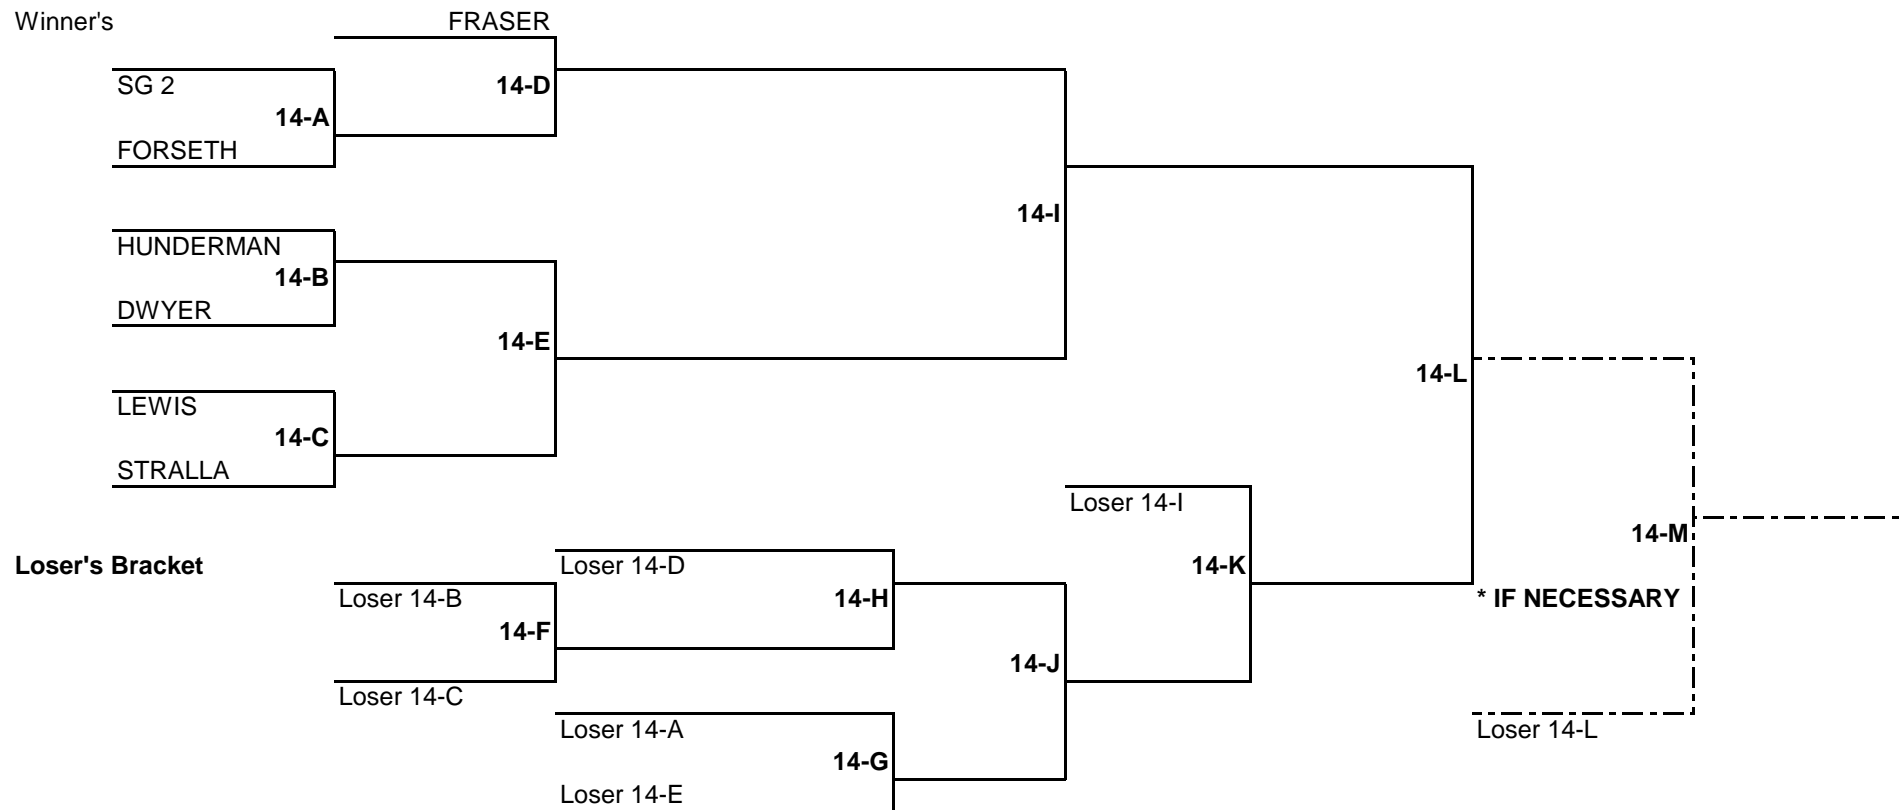

# 14U Spring 2015 End of Season Tournament

GAME	DATE	TIME	LOCATION
14-A	Tuesday, May 26, 2015	7:40 PM	Vaughn 2
14-B	Wednesday, May 27, 2015	7:40 PM	Vaughn 2
14-C	Wednesday, May 27, 2015	7:40 PM	Hilltop 1
14-D	Saturday, May 30, 2015	9:00 AM	Pine 1
14-E	Saturday, May 30, 2015	10:40 AM	Pine 1
14-F	Saturday, May 30, 2015	12:30 PM	Pine 1
14-G	Saturday, May 30, 2015	2:10 PM	Pine 1
14-H	Tuesday, June 2, 2015	7:40 PM	Hilltop 1
14-I	Tuesday, June 2, 2015	7:40 PM	Hilltop 2
14-J	Thursday, June 4, 2015	7:40 PM	Hilltop 1
14-K	Saturday, June 6, 2015	9:00 AM	Pine 1
14-L	Saturday, June 6, 2015	10:40 AM	Pine 1

# 14U Spring 2015 End of Season Tournament

---

\* 14-M (IF NECESSARY) Saturday, June 6, 2015 12:30 PM Pine 1

---