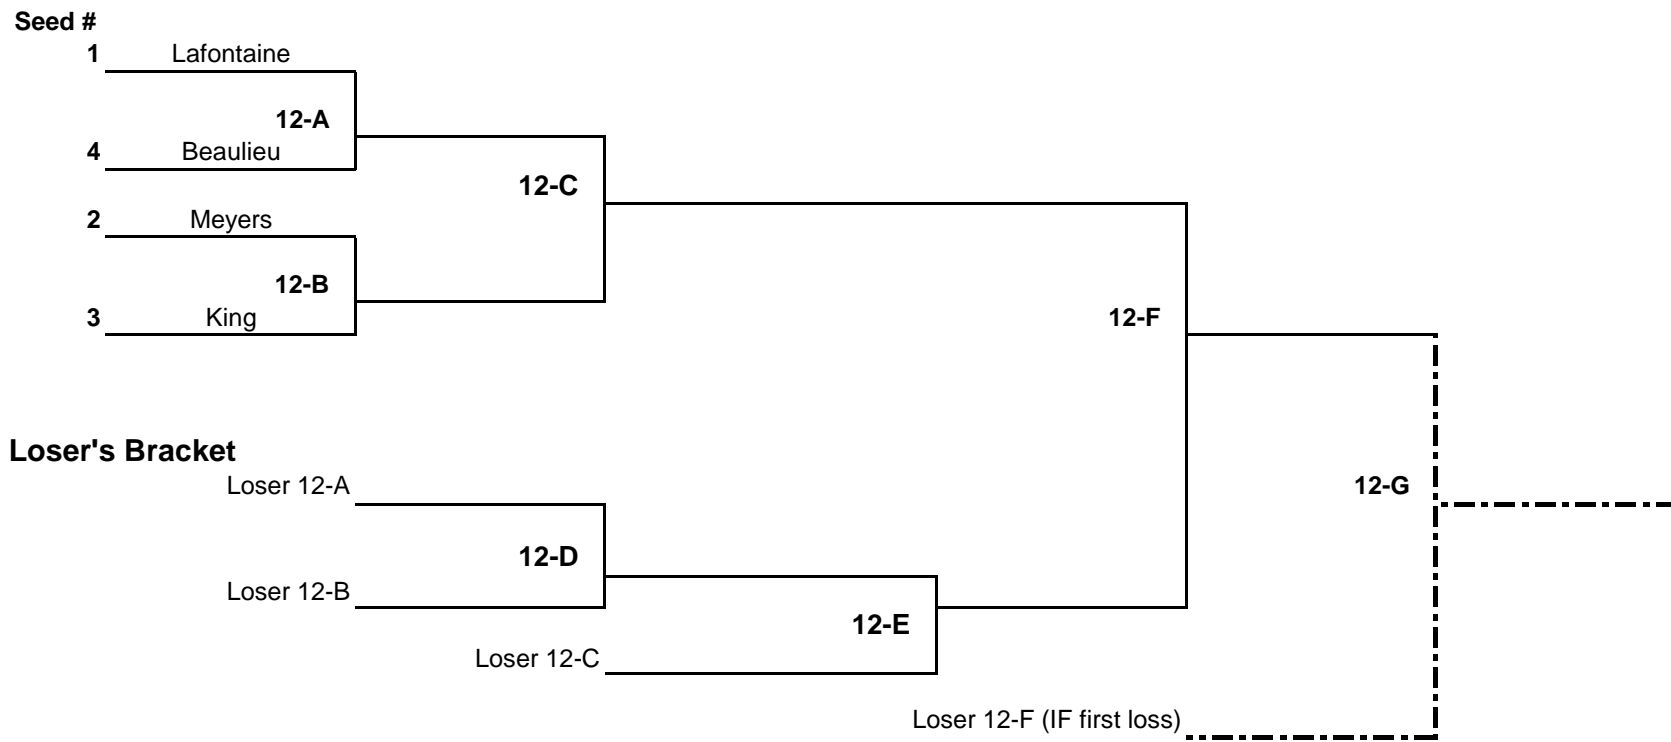

# 12U Spring 2015 End of Season Tournament

GAME	DATE	TIME	LOCATION
12-A	Wednesday, May 27, 2015	6:00 PM	Hilltop 1
12-B	Wednesday, May 27, 2015	6:00 PM	Hilltop 2
12-C	Saturday, May 30, 2015	9:00 AM	Pine 2
12-D	Saturday, May 30, 2015	10:40 AM	Pine 2
12-E	Monday, June 1, 2015	6:00 PM	Hilltop 1
12-F	Saturday, June 6, 2015	9:00 AM	Pine 2
* 12-G (IF NECESSARY)	Saturday, June 6, 2015	10:40 AM	Pine 2