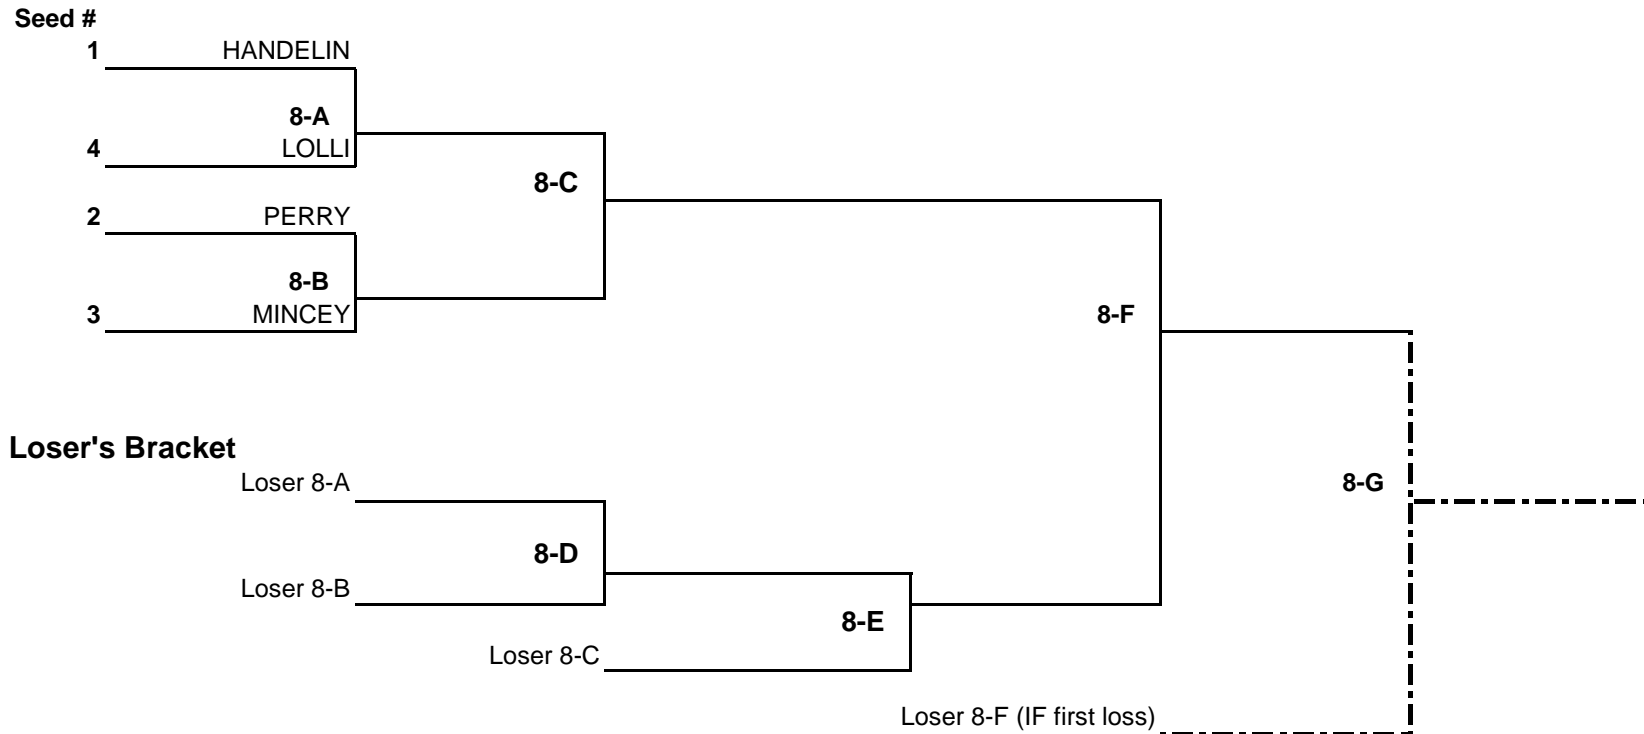

8U Spring 2015 End of Season Tournament

GAME	DATE	TIME	LOCATION
8-A	Tuesday, May 26, 2015	6:00 PM	Pine 2
8-B	Tuesday, May 26, 2015	6:00 PM	Pine 3
8-C	Thursday, May 28, 2015	6:00 PM	Pine 3
8-D	Tuesday, June 2, 2015	6:00 PM	Pine 3
8-E	Thursday, June 4, 2015	6:00 PM	Pine 3
8-F	Saturday, June 6, 2015	9:00 AM	Pine 3
* 8-G (IF NECESSARY)	Saturday, June 6, 2015	12:30 PM	Pine 2